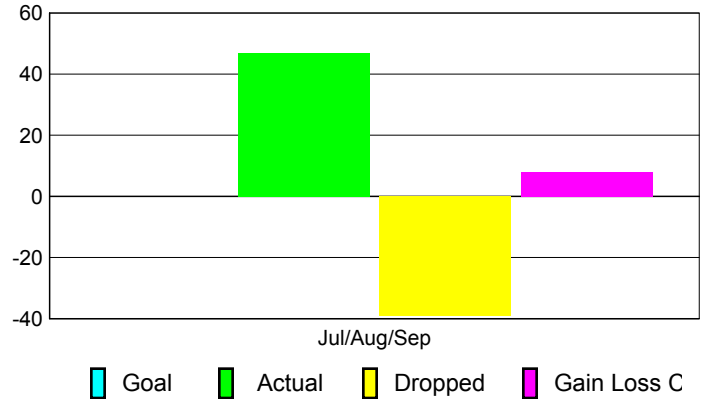

Membership Results 2010-2011

Goal, New, Dropped, Gain/Loss

Comparison of Membership Gain/Loss

Current Year Compared to the Previous Year